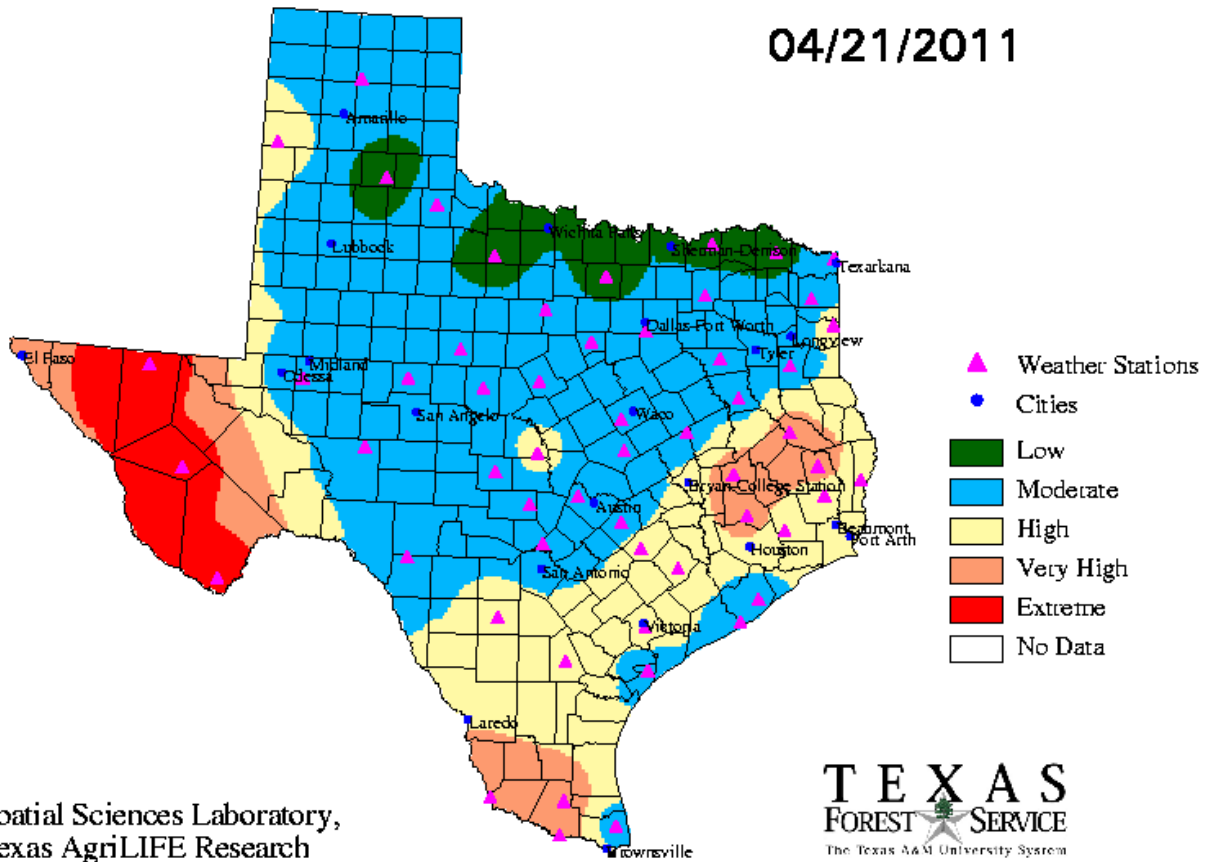

Texas

Forecast Fire Danger map

04/21/2011

Spatial Sciences Laboratory,
 Texas AgriLIFE Research
<http://www-ssl.tamu.edu>

TEXAS
 FOREST SERVICE
 The Texas A&M University System

AgriLIFE RESEARCH
 Texas A&M System

Texas Forecast Fire Danger
 Image 3 of 3

CLOSE X

Fuel Dryness

- Observed fuel dryness map
- Forecast fuel dryness map

NFIRS Appendix
 ERC Fact Sheet